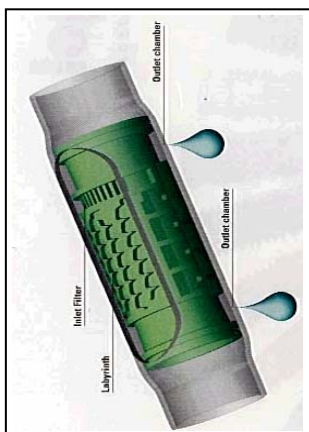

Línea de Goteo Plastro

CLAVE	DESCRIPCION	UNIDAD
3646988	HYDROGOL 20/40mil-2.5lph/AMARI-100cm-300m	PZA
3647425	HYDROGOL 20/40mil-3.0lph/ROJO -030cm -300m	PZA
3647487	HYDROGOL 20/40mil-3.0lph/ROJO -050cm -300m	PZA
3647580	HYDROGOL 20/40mil-3.0lph/ROJO -100cm-300m	PZA
3648027	HYDROGOL 20/40mil-4.0lph/BLANC-030cm-300m	PZA
3648089	HYDROGOL 20/40mil-4.0lph/BLANC-050cm-300m	PZA
3648182	HYDROGOL 20/40mil-4.0lph/BLANC-100cm-300m	PZA
3640182	HYDROGOL 20/40mil-4.0lph/BLANC-100cm-300m	PZA
3646421	HYDROGOL 20/45mil-2.0lph/VERDE-030cm-300m	PZA
3646483	HYDROGOL 20/45mil-2.0lph/VERDE-050cm-300m	PZA
3646586	HYDROGOL 20/45mil-2.0lph/VERDE-100cm-300m	PZA
3647023	HYDROGOL 20/45mil-2.5lph/AMARI-030cm-300m	PZA
3647085	HYDROGOL 20/45mil-2.5lph/AMARI-050cm-300m	PZA
3647188	HYDROGOL 20/45mil-2.5lph/AMARI-100cm-300m	PZA
3647621	HYDROGOL 20/45mil-3.0lph/ROJO -030cm-300m	PZA
3647683	HYDROGOL 20/45mil-3.0lph/ROJO -050cm-300m	PZA
3647786	HYDROGOL 20/45mil-3.0lph/ROJO -100cm-300m	PZA
3648223	HYDROGOL 20/45mil-4.0lph/BLANC-030cm-300m	PZA
3648285	HYDROGOL 20/45mil-4.0lph/BLANC-050cm-300m	PZA
3648388	HYDROGOL 20/45mil-4.0lph/BLANC-100cm-300m	PZA