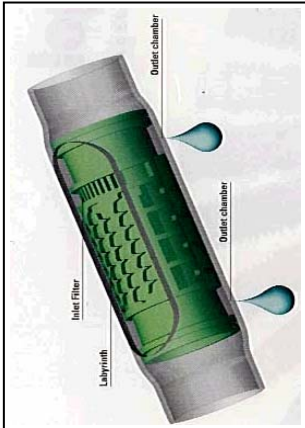

Línea de Goteo Plastro

CLAVE	DESCRIPCION	UNIDAD
3643106	HYDROGOL 16/35mil-2.0lph/VERDE -060cm-400m	PZA
3643182	HYDROGOL 16/35mil-2.0lph/VERDE -100cm-400m	PZA
3643821	HYDROGOL 16/35mil-4.0lph/BLANC-030cm-400m	PZA
3643883	HYDROGOL 16/35mil-4.0lph/BLANC-050cm-400m	PZA
3643962	HYDROGOL 16/35mil-4.0lph/BLANC-080cm-400m	PZA
3643986	HYDROGOL 16/35mil-4.0lph/BLANC-100cm-400m	PZA
3642437	HYDROGOL 16/40mil-1.0lph/ROSA -030cm-400m	PZA
3642499	HYDROGOL 16/40mil-1.0lph/ROSA -050cm-400m	PZA
3642592	HYDROGOL 16/40mil-1.0lph/ROSA -100cm-400m	PZA
3642425	HYDROGOL 16/40mil-1.6lph/VIOLET-030cm-400m	PZA
3642487	HYDROGOL 16/40mil-1.6lph/VIOLET-050cm-400m	PZA
3642580	HYDROGOL 16/40mil-1.6lph/VIOLET-100cm-400m	PZA
3644629	HYDROGOL 16/40mil-8.0lph/AZUL -030cm-400m	PZA
3644681	HYDROGOL 16/40mil-8.0lph/AZUL -050cm-400m	PZA
3644784	HYDROGOL 16/40mil-8.0lph/AZUL -100cm-400m	PZA
3643223	HYDROGOL 16/40mil-2.0lph/VERDE -030cm-400m	PZA
3643285	HYDROGOL 16/40mil-2.0lph/VERDE -050cm-400m	PZA
3643388	HYDROGOL 16/40mil-2.0lph/VERDE -100cm-400m	PZA
3644021	HYDROGOL 16/40mil-4.0lph/BLANC-030cm-400m	PZA
3644083	HYDROGOL 16/40mil-4.0lph/BLANC-050cm-400m	PZA
3644186	HYDROGOL 16/40mil-4.0lph/BLANC-100cm-400m	PZA
3642633	HYDROGOL 16/45mil-1.0lph/ROSA -030cm-400m	PZA
3642695	HYDROGOL 16/45mil-1.0lph/ROSA -050cm-400m	PZA
3642798	HYDROGOL 16/45mil-1.0lph/ROSA -100cm-400m	PZA
3642621	HYDROGOL 16/45mil-1.6lph/VIOLET-030cm-400m	PZA
3642683	HYDROGOL 16/45mil-1.6lph/VIOLET-050cm-400m	PZA
3642786	HYDROGOL 16/45mil-1.6lph/VIOLET-100cm-400m	PZA
3644825	HYDROGOL 16/45mil-8.0lph/AZUL -030cm-400m	PZA
3644887	HYDROGOL 16/45mil-8.0lph/AZUL -050cm-400m	PZA
3644980	HYDROGOL 16/45mil-8.0lph/AZUL -100cm-400m	PZA
3643429	HYDROGOL 16/45mil-2.0lph/VERDE -030cm-400m	PZA
3643481	HYDROGOL 16/45mil-2.0lph/VERDE -050cm-400m	PZA
3643584	HYDROGOL 16/45mil-2.0lph/VERDE -100cm-400m	PZA
3644227	HYDROGOL 16/45mil-4.0lph/BLANC-030cm-400m	PZA
3644289	HYDROGOL 16/45mil-4.0lph/BLANC-050cm-400m	PZA
3644382	HYDROGOL 16/45mil-4.0lph/BLANC-100cm-400m	PZA
3646029	HYDROGOL 20/35mil-2.0lph/VERDE-030cm-300m	PZA
3646081	HYDROGOL 20/35mil-2.0lph/VERDE-050cm-300m	PZA
3646184	HYDROGOL 20/35mil-2.0lph/VERDE-100cm-300m	PZA
3646627	HYDROGOL 20/35mil-2.5lph/AMARI-030cm-300m	PZA
3646689	HYDROGOL 20/35mil-2.5lph/AMARI-050cm-300m	PZA
3646782	HYDROGOL 20/35mil-2.5lph/AMARI-100cm-300m	PZA
3647229	HYDROGOL 20/35mil-3.0lph/ROJO -030cm-300m	PZA
3647281	HYDROGOL 20/35mil-3.0lph/ROJO -050cm-300m	PZA
3647384	HYDROGOL 20/35mil-3.0lph/ROJO -100cm-300m	PZA
3647827	HYDROGOL 20/35mil-4.0lph/BLANC-030cm-300m	PZA
3647889	HYDROGOL 20/35mil-4.0lph/BLANC-050cm-300m	PZA
3647982	HYDROGOL 20/35mil-4.0lph/BLANC-100cm-300m	PZA
3646225	HYDROGOL 20/40mil-2.0lph/VERDE-030cm-300m	PZA
3646287	HYDROGOL 20/40mil-2.0lph/VERDE-050cm-300m	PZA
3646380	HYDROGOL 20/40mil-2.0lph/VERDE-100cm-300m	PZA
3646823	HYDROGOL 20/40mil-2.5lph/AMARI-030cm-300m	PZA
3646885	HYDROGOL 20/40mil-2.5lph/AMARI-050cm-300m	PZA